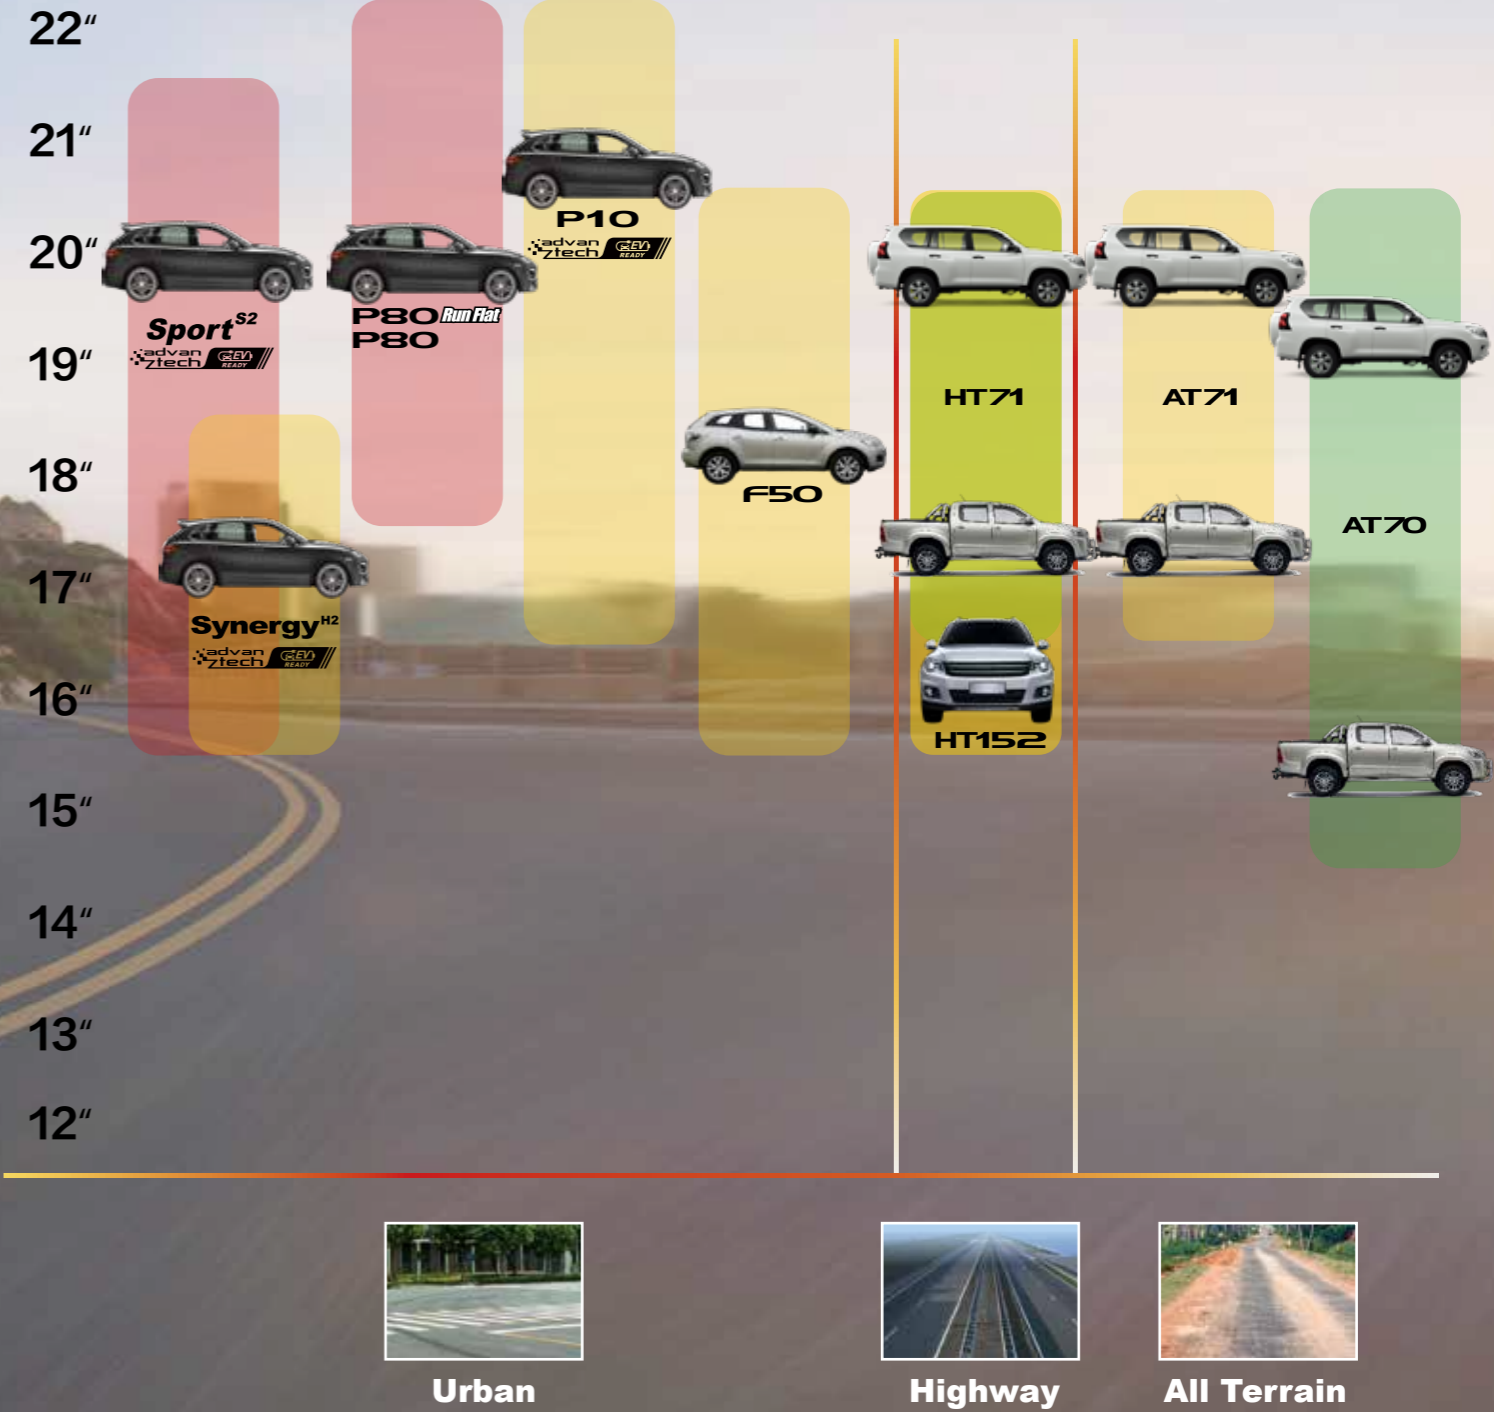

Specially Designed for Electric Vehicle

Specially Designed for Electric Vehicle

PCR Mapping

Rim Size:

SUV & 4x4 Mapping

Rim Size:

Giti Motorsports Tires:

Challenging the Toughest Terrains, Conditions, and Competitions Around the World.