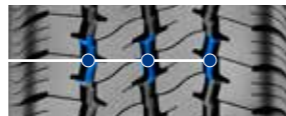

THREE WIDE CIRCUMFERENTIAL GROOVES

- Effective dispense water. Reduce aquaplaning and better handling on wet road condition

	Size	Speed Rating	Load Index
12	145R12C LT	N	86/84
	155R12C LT	R	88/86
14	205R14C LT	Q	113/111
	195R14C LT	Q	110/108
	205/75R14C LT	S	113/111
16	215/65R16C LT	T	109/107
	215/65R16LT	T	113/110
	215/65R16C	T	109/107
	215/65R16LT	T	113/110
17	235/60R17C LT	T	117/115
	235/60R17LT	T	112/109
	235/60R17LT	T	112/109
	235/60R17LT	T	112/109