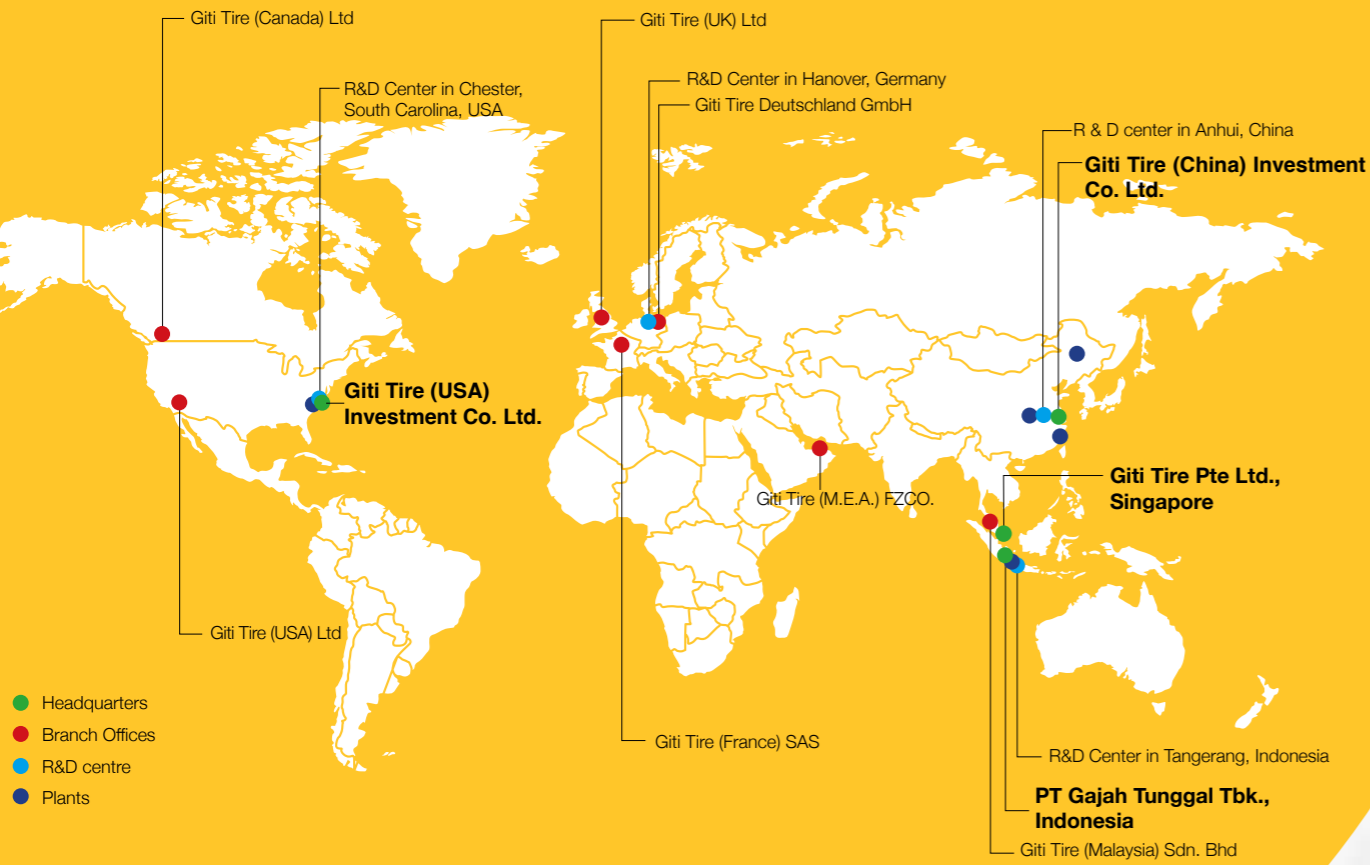

Pattern Digest 2023-2024

*Passenger Car, SUV/4x4,
and Light Truck Tires*

www.giti.com

A Singapore Based Global Tire Company

Giti Tire has been in the tire business for more than 70 years. The company has become one of the world's largest tire manufacturers, serving customers in more than 130 countries.

Singapore, Indonesia, Malaysia, China, U.S., Canada, U.K., Germany, France and Dubai

More than

30,000

Employees
Worldwide

More than

70,000

Points of Sale
In more than 130 countries

A Strong Presence All Around the World

As a Singapore based global tire company, one of Giti Tire's strengths is its international reach encompassing distribution, facilities, OEM fitments, and brand-driven motorsports.

This begins from Giti's 10 offices, five manufacturing plants in three countries, and tire sales in more than 130 countries around the world, and continues with Giti's highly diverse team-members, partners, and activities globally.

Just having a number of global offices is not enough. True international-connectivity is to have all aspects of the company working together, to best execute strategy, production, and sales on both global and local levels.