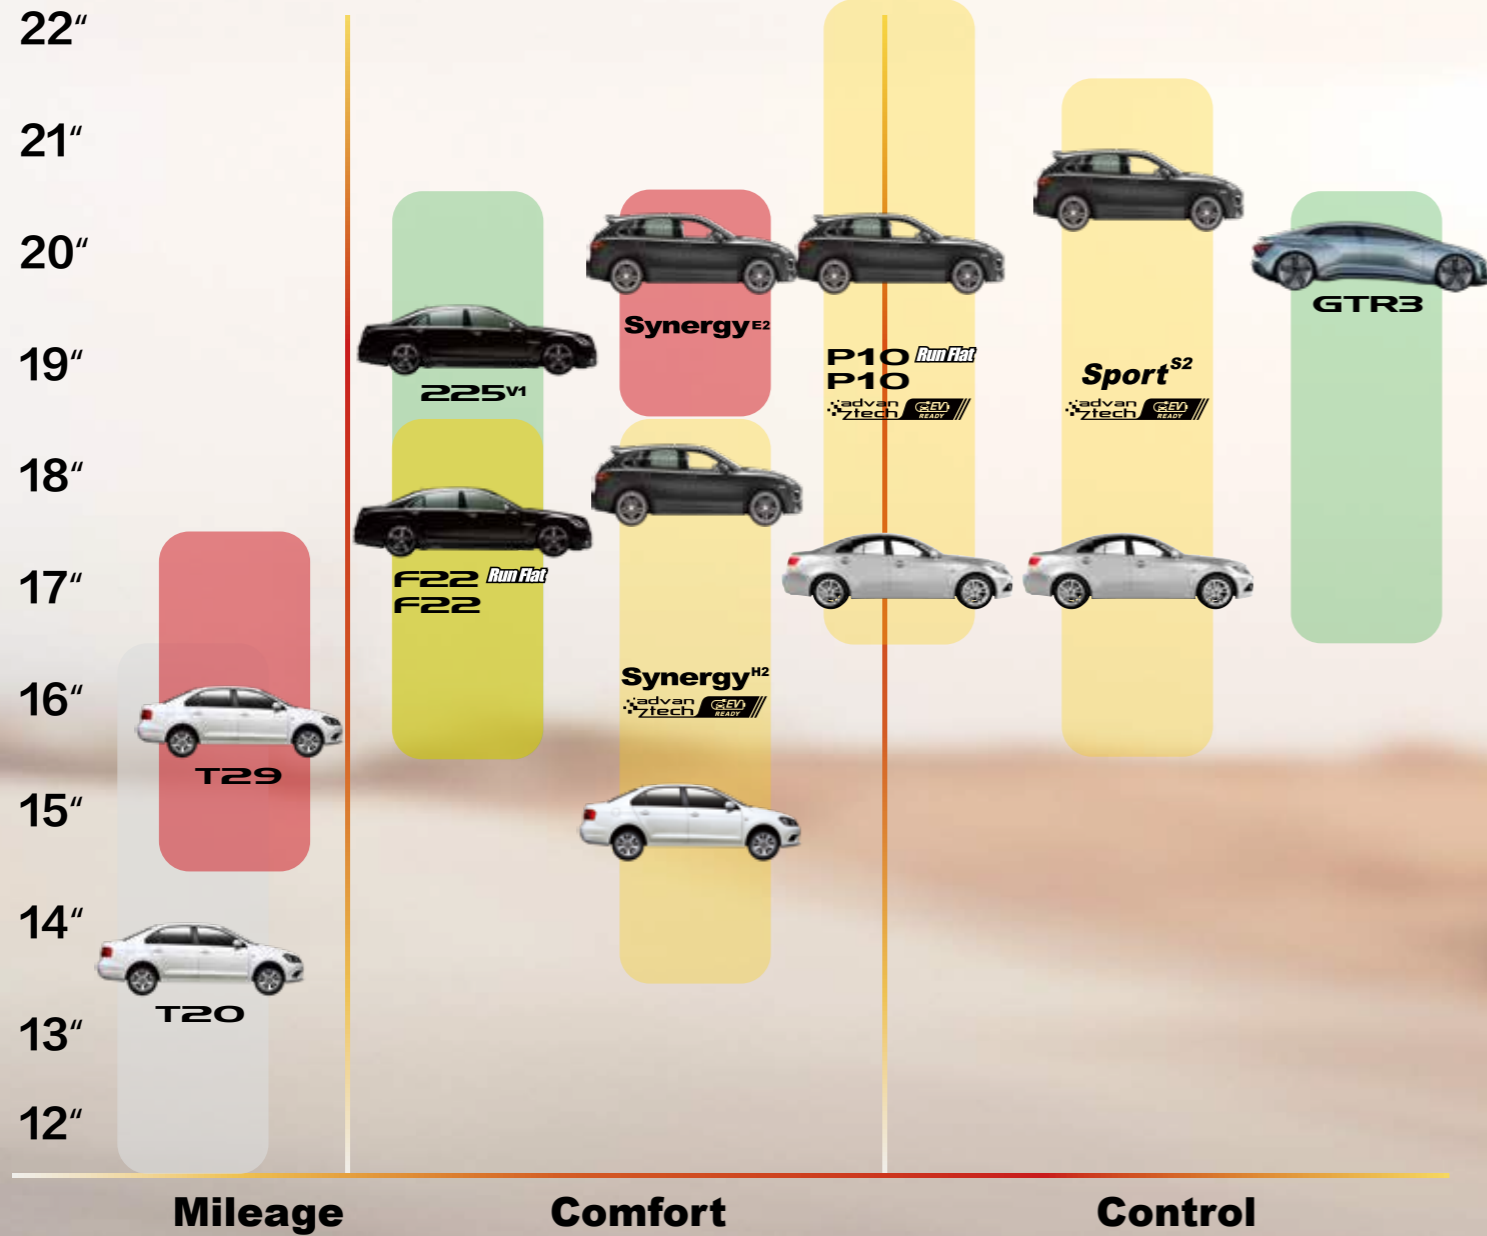

PCR Mapping

Rim Size: