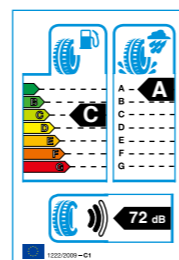

DURABILITY AND MILEAGE

- Combines with the ultra flat tyre design contour. Extraordinary mileage performance, with a smooth wear
- Advanced compound, features a label A on the wet grip.

- Pattern design is suits to handle gravel and small stones that can penetrate the tire and create slow deflations
- Robust carcass construction and reinforced side walls